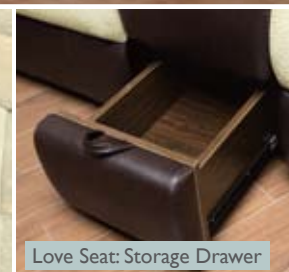

Love Seat: Middle Console

Love Seat: Storage Drawer